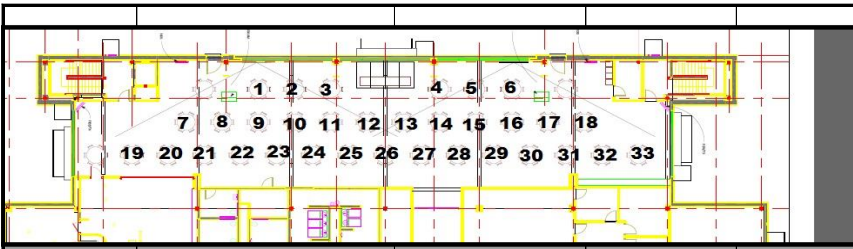

Dinner Seating  
Byron L. Dorgan Terminal Dedication/Ribbon Cutting

TABLE	Company	g1	g2	g3	g4	g5	g6	g7	g8	# in Group	
1	County Commission	William "Spud" Murphy	Bette Murphy							2	8
1	County Commission	Diane Knauf								1	
1	County Commission	Cynthia Pic								1	
1	County Commission	John Schmisek	Wanda Schmisek							2	
1	Crosswinds	Ron Elder	Shirley Elder							2	
2	Senator Conrad Staff	Sean Neary	Scott Stofferahn							2	8
2	Airport Authority Board	Karl Bollingberg	Twila Bollingberg							2	
2	EDC	Keith Lund								1	
2	Airport Authority Board	Mary Jo Crystal								1	
2	Airport Authority	Richard Audette	Robbi Kovar							2	
3	Senator (Ret.)	Byron L. Dorgan	Kim Dorgan							2	10
3	Senator	Kent Conrad								1	
3	AAAE	Chip Barclay								1	
3	Mayor	Michael Brown	Dr. Ann Brown							2	
3	Airport Authority Board	Steve Kuhlman	Melissa Kuhlman							2	
3	Airport Authority Board	Hal Gershman	Kathleen Gershman							2	
4	Senator	John Hoeven	Shane Goettle	Tom Brusegaard						3	8
4	Airport Authority Board	Clark Cronquist	Harriet Cronquist							2	
4	Airport Authority	Patrick Dame	Jennifer Dame							2	
4	EDC	Klaus Thiessen								1	
5	Congressman	Rick Berg	Lonnie Dietz							2	8
5	Airport Authority Board	Gary Malm	Carol Malm							2	
5	Airport Authority Board	Tim Mutchler	Lynn Mutchler							2	
5	Airport Authority Board	Brad Beyer	Cindy Beyer							2	
6	East Grand Forks Mayor	Lynn Stauss	guest1							2	8
6	City Council	Tyrone Grandstrand	Becca Bahnmliller							2	
6	City Council	Doug Christensen	Carol Christensen							2	
6	EDC - UND	Dr. Phyllis Johnson								1	
6	Springsted, Incorporated	Brenda Krueger								1	
7	Grand Forks CVB	Julie Rygg	Kraig Rygg							2	8
7	FedEx	Brandon Maus	Nicole Young							2	
7	FedEx	Troy Gerber	Nina Gerber							2	
7	FedEx	Bobby Hill	Stacy Hallgren							2	
8	Alerus Center	Cheryl Swanson								1	8
8	Camrud, Maddock, Olson & Larson	Tim Dittus	Gordon Myerchin	Darrell Larson	Donna Smith	Karen Myerchin	Chris Smith	Sandy Dittus		7	
9	GFK Flight Support	Brent Seifert	Julie Seifert							2	8
9	GFK Flight Support	Jeff Ohman	Lisa Ohman							2	
9	ProDigiQ	Arpit Malaviya	Anita Venkataraman							2	
9	Republic Parking	Diane Wells	David Wells							2	
10	Dorgan Staff	Mandy Kubik	Justin Schardin	Roger Ceynowa						3	8
10	EDC -EAPC Architects/Engineers	Jay Kleven	Miranda Kleven							2	
10	Clear Channel	Laura Endres	Pat Endres							2	
10	Ralph Engelstad Arena	Chris Semrau								1	
11	Dorgan Staff	Marion Houn	Rod Warner	Bob Valeu	Marge Valeu	Pam Gulleison	Bill Gulleison	Ryan Aasheim	Erin Bruce	8	8
12	City of Grand Forks Administrator	Rick Duquette								1	8
12	JLG Architects	Lonnie Laffen	Pam Laffen	Tom Behm	Rachel Behm	Jim Galloway	Pam Galloway			6	
12	Ulteig Engineering	Brian Long								1	
13	EDC - UND	Al Palmer								1	8
13	President, UND	Dr. Robert O. Kelley	Marcia Kelley							2	
13	Grand Forks AFB	Col. Timothy Bush								1	
13	EERC	Dr. Gerald Groenwold	Connie Triplett							2	
13	Airport Authority (Ret)	Steve Johnson	Brenda Johnson							2	
14	Alerus Financial	Mark Rios	Chris Wolf	Jim Faircloth	Mark Hall	Mike Compton	Matt Jacobson	Karen Durkin	Brian Kraft	8	8
15	State Aeronautics	Larry Taborsky	Kyle Wanner							2	8
15	FAA - ADO	Tom Schauer	Dave Anderson							2	
15	KLJ Engineering	Steve Synhorst								1	
15	Ulteig Engineering	Steven Maag								1	
15	Ulteig Engineering	Jon Scraper	Kim Kenville							2	
16	Delta Airlines	Leo Malloy	Jeff Davidman	Melissa McLaughlin						3	8
16	Regional Elite & Delta	Mike McGauvran	Julie McGauvran							2	
16	Airport Authority	Andrew Zielike	AJ Thompson							2	
16	Airport Authority	Chris Deitz								1	
17	Hertz Car Rental	Phillip Medina	Shannon Medina							2	8
17	National Car Rental	Kathy Lind	Chip Lind							2	
17	Rydells	Brian Rydell	Selmara Rydell							2	
17	Rydells	Wes Rydell	Vivian Rydell							2	